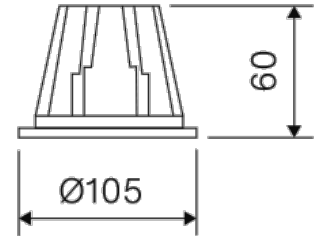

Dimensions

Product dimensions (mm)	Ø105 x 60
Net weight (g)	700
Drilling hole (mm)	95

Scheme

Scheme

Product

Real power (W)	9,2
Real luminous flux (Lm)	758
Luminous efficiency (Lm/W)	82,4
Beam angle (°)	80
Life time (h)	50000 (L70B10)
IP	IP44/20
Electrical class insulation	Class 2
Operating temperature	from -20°C to 35°C
Electrical feeding	220...240V, 50/60Hz
Colour (RAL)	White(9010)
Energy efficiency class	A

Control gear

Control gear included	Yes
Control gear	1-10V Dimmable Electronic Control Gear
Power Factor	0,98
Flicker Free	Flicker Free

Light source

Light source included	
Light source	Led
Type of LED	Mid-Power
Nominal power (W)	8
Nominal luminous flux (Lm)	1000
Colour temperature (K)	4000
Colour consistency (SDCM)	5
CRI	80

BERYL O 1000 80° ED 33 IP44/20 840

DESCRIPTION

Luxiona round fix downlight from the TROLL family Beryl O. Downlight to be used as general indoor lighting for offices, hospitals commercial areas or residential & contract spaces. Downlight designed for ceiling recessed installation. Luminaire body built in die-cast aluminium with matt polycarbonate frontal diffuser with finish in White. Luminaire has a degree of isolation vs. environment of IP44/20. Luminaire adds in a polycarbonate opal diffuser with a beam angle of 80°. Luminaire adds in a 8 W LED source with colour temperature of 4000K, Colour reproduction higher than 80% and a chromatic dispersion lower than 5 SMDC. Fixture has n output flux of 758 Lm, with an efficiency of 82,4 Lm/W and a total consumption of 9,2 W. The average life for the luminaire is (h) 50000 [L70B10]. Luminaire built-in an 1-10V Dimmable Electronic Control Gear fed at 220...240V 50/60Hz.