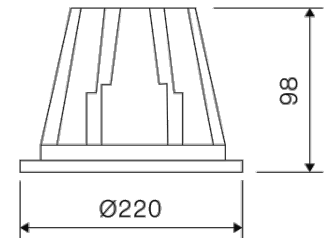

Product

Real power (W)	41
Real luminous flux (Lm)	3836
Luminous efficiency (Lm/W)	93,6
Beam angle (°)	80
Life time (h)	50000 (L70B10)
IP	IP44/20
Electrical class insulation	Class 2
Operating temperature	from -20°C to 35°C
Electrical feeding	220..240V, 50/60Hz
Colour (RAL)	White(9010)
Energy efficiency class	A+

Control gear

Control gear included	Yes
Control gear	Electronic Control Gear
Power Factor	0,98
Flicker Free	Flicker Free

Light source

Light source included	
Light source	Led
Type of LED	Mid-Power
Nominal power (W)	38
Nominal luminous flux (Lm)	4780
Colour temperature (K)	3000
Colour consistency (SDCM)	5
CRI	80

Photometry

BERYL O 4780 80° E 33 IP44/20 830

DESCRIPTION

Luxiona round fix downlight from the TROLL family Beryl O. Downlight to be used as general indoor lighting for offices, hospitals commercial areas or residential & contract spaces. Downlight designed for ceiling recessed installation. Luminaire body built in die-cast aluminium with matt polycarbonate frontal diffuser with finish in White. Luminaire has a degree of isolation vs. environment of IP44/20. Luminaire adds in a polycarbonate opal diffuser with a beam angle of 80°. Luminaire adds in a 38 W LED source with colour temperature of 3000K, Colour reproduction higher than 80% and a chromatic dispersion lower than 5 SMDC. Fixture has n output flux of 3836 Lm, with an efficiency of 93,6 Lm/W and a total consumption of 41 W. The average life for the luminaire is (h) 50000 [L70B10]. Luminaire built-in an Electronic Control Gear fed at 220...240V 50/60Hz.

Item code	11.1546.3428.33
Product type	Indoor Lighting
Category	Recessed Downlights
Family	Beryl
Subfamily	Beryl O
Materials	Luminaire body built in die-cast aluminium with matt polycarbonate frontal diffuser with finish in White.
Optical system	Luminaire adds in a polycarbonate opal diffuser with a beam angle of 80°.
Installation instructions	Downlight designed for ceiling recessed installation.

Pictograms