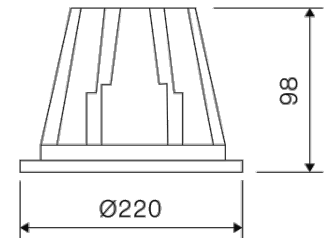

Dimensions

Product dimensions (mm)	Ø220 x 98
Net weight (g)	1000
Drilling hole (mm)	200

Scheme

Scheme

Product

Real power (W)	41
Real luminous flux (Lm)	3836
Luminous efficiency (Lm/W)	93,6
Beam angle (°)	80
Life time (h)	50000 (L70B10)
IP	IP44/20
Electrical class insulation	Class 2
Operating temperature	from -20°C to 35°C
Electrical feeding	220..240V, 50/60Hz
Colour (RAL)	White(9010)
Energy efficiency class	A+

Control gear

Control gear included	Yes
Control gear	DALI Dimmable Electronic Control Gear
Power Factor	0,98
Flicker Free	Flicker Free

Light source

Light source included	
Light source	Led
Type of LED	Mid-Power
Nominal power (W)	38
Nominal luminous flux (Lm)	4780
Colour temperature (K)	3000
Colour consistency (SDCM)	5
CRI	80

Photometry

BERYL O 4780 80° EDD 33 IP44/20 830

DESCRIPTION

Luxiona round fix downlight from the TROLL family Beryl O. Downlight to be used as general indoor lighting for offices, hospitals commercial areas or residential & contract spaces. Downlight designed for ceiling recessed installation. Luminaire body built in die-cast aluminium with matt polycarbonate frontal diffuser with finish in White. Luminaire has a degree of isolation vs. environment of IP44/20. Luminaire adds in a polycarbonate opal diffuser with a beam angle of 80°. Luminaire adds in a 38 W LED source with colour temperature of 3000K, Colour reproduction higher than 80% and a chromatic dispersion lower than 5 SMDC. Fixture has n output flux of 3836 Lm, with an efficiency of 93,6 Lm/W and a total consumption of 41 W. The average life for the luminaire is (h) 50000 [L70B10]. Luminaire built-in an DALI Dimmable Electronic Control Gear fed at 220...240V 50/60Hz.