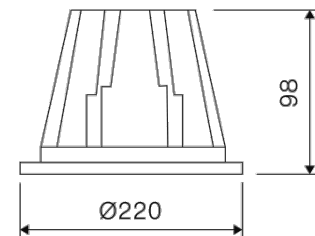

Dimensions

Product dimensions (mm)	Ø220 x 98
Net weight (g)	1000
Drilling hole (mm)	200

Scheme

Scheme

Product

Real power (W)	41
Real luminous flux (Lm)	3836
Luminous efficiency (Lm/W)	93,6
Beam angle (°)	80
Life time (h)	50000 (L70B10)
IP	IP44/20
Electrical class insulation	Class 2
Operating temperature	from -20°C to 35°C
Electrical feeding	220..240V, 50/60Hz
Colour (RAL)	White(9010)
Energy efficiency class	A+

Control gear

Control gear included	Yes
Control gear	1-10V Dimmable Electronic Control Gear
Power Factor	0,98
Flicker Free	Flicker Free

Light source

Light source included	
Light source	Led
Type of LED	Mid-Power
Nominal power (W)	38
Nominal luminous flux (Lm)	4780
Colour temperature (K)	3000
Colour consistency (SDCM)	5
CRI	80

Photometry

BERYL O 4780 80° ED 33 IP44/20 830

DESCRIPTION

Luxiona round fix downlight from the TROLL family Beryl O. Downlight to be used as general indoor lighting for offices, hospitals commercial areas or residential & contract spaces. Downlight designed for ceiling recessed installation. Luminaire body built in die-cast aluminium with matt polycarbonate frontal diffuser with finish in White. Luminaire has a degree of isolation vs. environment of IP44/20. Luminaire adds in a polycarbonate opal diffuser with a beam angle of 80°. Luminaire adds in a 38 W LED source with colour temperature of 3000K, Colour reproduction higher than 80% and a chromatic dispersion lower than 5 SMDC. Fixture has n output flux of 3836 Lm, with an efficiency of 93,6 Lm/W and a total consumption of 41 W. The average life for the luminaire is (h) 50000 [L70B10]. Luminaire built-in an 1-10V Dimmable Electronic Control Gear fed at 220...240V 50/60Hz.