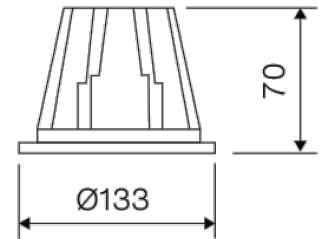

Dimensions

Product dimensions (mm)	Ø133 x 70
Net weight (g)	700
Drilling hole (mm)	120

Scheme

Scheme

Product

Real power (W)	13,9
Real luminous flux (Lm)	1310
Luminous efficiency (Lm/W)	94,25
Beam angle (°)	80
Life time (h)	50000 (L70B10)
IP	IP44/20
Electrical class insulation	Class 2
Operating temperature	from -20°C to 35°C
Electrical feeding	220...240V, 50/60Hz
Colour (RAL)	White(9010)
Energy efficiency class	A+

Control gear

Control gear included	Yes
Control gear	DALI Dimmable Electronic Control Gear
Power Factor	0,98
Flicker Free	Flicker Free

Light source

Light source included

Light source	Led
Type of LED	Mid-Power
Nominal power (W)	12
Nominal luminous flux (Lm)	1440
Colour temperature (K)	3000
Colour consistency (SDCM)	5
CRI	80

BERYL O 1440 80° EDD 33 IP44/20 830

DESCRIPTION

Luxiona round fix downlight from the TROLL family Beryl O. Downlight to be used as general indoor lighting for offices, hospitals commercial areas or residential & contract spaces. Downlight designed for ceiling recessed installation. Luminaire body built in die-cast aluminium with matt polycarbonate frontal diffuser with finish in White. Luminaire has a degree of isolation vs. environment of IP44/20. Luminaire adds in a polycarbonate opal diffuser with a beam angle of 80°. Luminaire adds in a 12 W LED source with colour temperature of 3000K, Colour reproduction higher than 80% and a chromatic dispersion lower than 5 SMDC. Fixture has n output flux of 1310 Lm, with an efficiency of 94,25 Lm/W and a total consumption of 13,9 W. The average life for the luminaire is (h) 50000 [L70B10]. Luminaire built-in an DALI Dimmable Electronic Control Gear fed at 220...240V 50/60Hz.