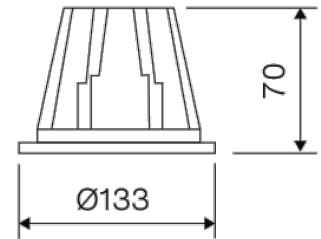

Dimensions

Product dimensions (mm)	Ø133 x 70
Net weight (g)	700
Drilling hole (mm)	120

Scheme

Scheme

Product

Real power (W)	13,9
Real luminous flux (Lm)	1310
Luminous efficiency (Lm/W)	94,25
Beam angle (°)	80
Life time (h)	50000 (L70B10)
IP	IP44/20
Electrical class insulation	Class 2
Operating temperature	from -20°C to 35°C
Electrical feeding	220...240V, 50/60Hz
Colour (RAL)	White(9010)
Energy efficiency class	A+

Control gear

Control gear included	Yes
Control gear	1-10V Dimmable Electronic Control Gear
Power Factor	0,98
Flicker Free	Flicker Free

Light source

Light source included

Light source	Led
Type of LED	Mid-Power
Nominal power (W)	12
Nominal luminous flux (Lm)	1440
Colour temperature (K)	3000
Colour consistency (SDCM)	5
CRI	80

BERYL O 1440 80° ED 33 IP44/20 830

DESCRIPTION

Luxiona round fix downlight from the TROLL family Beryl O. Downlight to be used as general indoor lighting for offices, hospitals commercial areas or residential & contract spaces. Downlight designed for ceiling recessed installation. Luminaire body built in die-cast aluminium with matt polycarbonate frontal diffuser with finish in White. Luminaire has a degree of isolation vs. environment of IP44/20. Luminaire adds in a polycarbonate opal diffuser with a beam angle of 80°. Luminaire adds in a 12 W LED source with colour temperature of 3000K, Colour reproduction higher than 80% and a chromatic dispersion lower than 5 SMDC. Fixture has an output flux of 1310 Lm, with an efficiency of 94,25 Lm/W and a total consumption of 13,9 W. The average life for the luminaire is (h) 50000 [L70B10]. Luminaire built-in an 1-10V Dimmable Electronic Control Gear fed at 220...240V 50/60Hz.