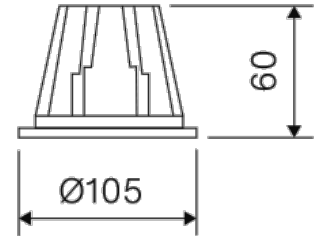

Product

Real power (W)	9,2
Real luminous flux (Lm)	738
Luminous efficiency (Lm/W)	80,25
Beam angle (°)	80
Life time (h)	50000 (L70B10)
IP	IP44/20
Electrical class insulation	Class 2
Operating temperature	from -20°C to 35°C
Electrical feeding	220...240V, 50/60Hz
Colour (RAL)	White(9010)
Energy efficiency class	A

Control gear

Control gear included	Yes
Control gear	Electronic Control Gear
Power Factor	0,98
Flicker Free	Flicker Free

Light source

Light source	Led
Type of LED	Mid-Power
Nominal power (W)	8
Nominal luminous flux (Lm)	970
Colour temperature (K)	3000
Colour consistency (SDCM)	5
CRI	80

Photometry

BERYL O 970 80° E 33 IP44/20 830

DESCRIPTION

Luxiona round fix downlight from the TROLL family Beryl O. Downlight to be used as general indoor lighting for offices, hospitals commercial areas or residential & contract spaces. Downlight designed for ceiling recessed installation. Luminaire body built in die-cast aluminium with matt polycarbonate frontal diffuser with finish in White. Luminaire has a degree of isolation vs. environment of IP44/20. Luminaire adds in a polycarbonate opal diffuser with a beam angle of 80°. Luminaire adds in a 8 W LED source with colour temperature of 3000K, Colour reproduction higher than 80% and a chromatic dispersion lower than 5 SMDC. Fixture has n output flux of 738 Lm, with an efficiency of 80,25 Lm/W and a total consumption of 9,2 W. The average life for the luminaire is (h) 50000 [L70B10]. Luminaire built-in an Electronic Control Gear fed at 220...240V 50/60Hz.

Item code	11.1546.3108.33
Product type	Indoor Lighting
Category	Recessed Downlights
Family	Beryl
Subfamily	Beryl O
Materials	Luminaire body built in die-cast aluminium with matt polycarbonate frontal diffuser with finish in White.
Optical system	Luminaire adds in a polycarbonate opal diffuser with a beam angle of 80°.
Installation instructions	Downlight designed for ceiling recessed installation.

Pictograms