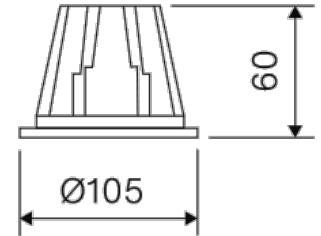

Dimensions

Product dimensions (mm)	Ø105 x 60
Net weight (g)	700
Drilling hole (mm)	95

Scheme

Scheme

Product

Real power (W)	9,2
Real luminous flux (Lm)	738
Luminous efficiency (Lm/W)	80,25
Beam angle (°)	80
Life time (h)	50000 (L70B10)
IP	IP44/20
Electrical class insulation	Class 2
Operating temperature	from -20°C to 35°C
Electrical feeding	220...240V, 50/60Hz
Colour (RAL)	White(9010)
Energy efficiency class	A

Control gear

Control gear included	Yes
Control gear	DALI Dimmable Electronic Control Gear
Power Factor	0,98
Flicker Free	Flicker Free

Light source

Light source included	
Light source	Led
Type of LED	Mid-Power
Nominal power (W)	8
Nominal luminous flux (Lm)	970
Colour temperature (K)	3000
Colour consistency (SDCM)	5
CRI	80

BERYL O 970 80° EDD 33 IP44/20 830

DESCRIPTION

Luxiona round fix downlight from the TROLL family Beryl O. Downlight to be used as general indoor lighting for offices, hospitals commercial areas or residential & contract spaces. Downlight designed for ceiling recessed installation. Luminaire body built in die-cast aluminium with matt polycarbonate frontal diffuser with finish in White. Luminaire has a degree of isolation vs. environment of IP44/20. Luminaire adds in a polycarbonate opal diffuser with a beam angle of 80°. Luminaire adds in a 8 W LED source with colour temperature of 3000K, Colour reproduction higher than 80% and a chromatic dispersion lower than 5 SMDC. Fixture has n output flux of 738 Lm, with an efficiency of 80,25 Lm/W and a total consumption of 9,2 W. The average life for the luminaire is (h) 50000 [L70B10]. Luminaire built-in an DALI Dimmable Electronic Control Gear fed at 220...240V 50/60Hz.