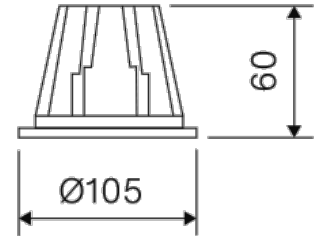

Dimensions

Product dimensions (mm)	Ø105 x 60
Net weight (g)	700
Drilling hole (mm)	95

Scheme

Scheme

Product

Real power (W)	9,2
Real luminous flux (Lm)	738
Luminous efficiency (Lm/W)	80,25
Beam angle (°)	80
Life time (h)	50000 (L70B10)
IP	IP44/20
Electrical class insulation	Class 2
Operating temperature	from -20°C to 35°C
Electrical feeding	220...240V, 50/60Hz
Colour (RAL)	White(9010)
Energy efficiency class	A

Control gear

Control gear included	Yes
Control gear	1-10V Dimmable Electronic Control Gear
Power Factor	0,98
Flicker Free	Flicker Free

Light source

Light source included	
Light source	Led
Type of LED	Mid-Power
Nominal power (W)	8
Nominal luminous flux (Lm)	970
Colour temperature (K)	3000
Colour consistency (SDCM)	5
CRI	80

BERYL O 970 80° ED 33 IP44/20 830

DESCRIPTION

Luxiona round fix downlight from the TROLL family Beryl O. Downlight to be used as general indoor lighting for offices, hospitals commercial areas or residential & contract spaces. Downlight designed for ceiling recessed installation. Luminaire body built in die-cast aluminium with matt polycarbonate frontal diffuser with finish in White. Luminaire has a degree of isolation vs. environment of IP44/20. Luminaire adds in a polycarbonate opal diffuser with a beam angle of 80°. Luminaire adds in a 8 W LED source with colour temperature of 3000K, Colour reproduction higher than 80% and a chromatic dispersion lower than 5 SMDC. Fixture has n output flux of 738 Lm, with an efficiency of 80,25 Lm/W and a total consumption of 9,2 W. The average life for the luminaire is (h) 50000 [L70B10]. Luminaire built-in an 1-10V Dimmable Electronic Control Gear fed at 220...240V 50/60Hz.