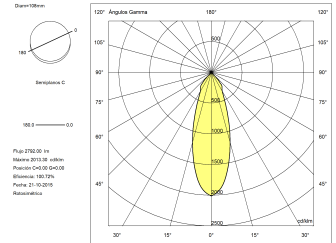

Product

Real power (W)	28,6
Real luminous flux (Lm)	2792
Luminous efficiency (Lm/W)	97,65
Beam angle (°)	36
Life time (h)	50000 (L70B10)
IP	IP20
Electrical class insulation	Class 1
Operating temperature	from -20°C to 35°C
Electrical feeding	220..240V, 50/60Hz
Colour (RAL)	Black(9005)
Energy efficiency class	A+

Pictograms

Average life time (h) 50000

Colour temperature (K) 3000

Colour consistency (SDCM) 3

CRI 80

Photometry

Photometry

Accessories