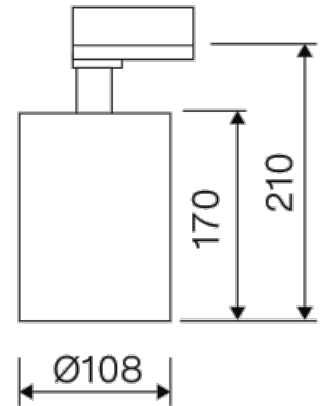

Dimensions

Product dimensions (mm)	Ø108 x 210
Packing dimensions (mm)	160 x 330 x 170
Net weight (g)	1000
Gross weight (Kg)	1,1

Scheme

Scheme

LUXCAN R 3400 36° E 04 830 3F

DESCRIPTION

Luxiona spotlight with cylindrical shape from the TROLL family Luxcan R. Luminaire specially designed for general or accent lighting in commercial spaces, show-windows, and other interior spaces. The projector is installed on the TROLL three-phase track system. Spotlight designed with driver built-in the head. Body is made of die-cast aluminium and polycarbonate with finishes in Black. Spotlight allows tilting 90° and rotation of 355°. Luminaire has a protection degree vs. environmental of IP20. Spotlight sets in a reflector made of high vacuum aluminised polycarbonate with angle beam of 36°. luminaire built-in a 25 W LED light source with colour temperature of 3000K, colour reproduction over 80% and a colour consistency of 3 SDMC. Luminaire's luminous output is 2792 Lm, with a luminous efficacy of 97,65 Lm/W, and total consumption of 28,6 W. Luminaire life is (h) 50000 [L70B10]. luminaire adds in an Electronic Control Gear built in the adapter fed at: 220...240V 50/60Hz.

Item code	11.1523.8336.04
Product type	Indoor Lighting
Category	Tracklights
Family	Luxcan
Subfamily	Luxcan R
Materials	Spotlight designed with driver built-in the head. Body is made of die-cast aluminium and polycarbonate with finishes in Black.
Optical system	Spotlight sets in a reflector made of high vacuum aluminised polycarbonate with angle beam of 36°.
Installation instructions	The projector is installed on the TROLL three-phase track system.

Product

Real power (W)	28,6
Real luminous flux (Lm)	2792
Luminous efficiency (Lm/W)	97,65
Beam angle (°)	36
Life time (h)	50000 (L70B10)
IP	IP20
Electrical class insulation	Class 1
Operating temperature	from -20°C to 35°C
Electrical feeding	220..240V, 50/60Hz
Colour (RAL)	Black(9005)
Energy efficiency class	A+