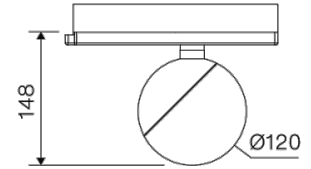

## LUMBO 3511 40° E 04 940 3F

**DESCRIPTION**

Luxiona spotlight with spherical shape (Ø120mm) from the TROLL family Lumbo. Luminaire specially designed for general or accent lighting in commercial spaces, show-windows, and other interior spaces. The projector is installed on the TROLL three-phase track system. Spotlight designed with driver built-in the adapter. Body is made of die-cast aluminium and polycarbonate with finishes in Black. Spotlight allows tilting 90° and rotation of 355°. Luminaire has a protection degree vs. environmental of IP20. Spotlight sets in a reflector made of high vacuum aluminised polycarbonate with angle beam of 40°. luminaire built-in a 28 W LED light source with colour temperature of 4000K, colour reproduction over 90% and a colour consistency of 3 SDMC. Luminaire's luminous output is 3233 Lm, with a luminous efficacy of 104,3 Lm/W, and total consumption of 31 W. Luminaire life is (h) 60000 [L80B10]. luminaire adds in an Electronic Control Gear built in the adapter fed at: 220...240V 50/60Hz.

**Pictograms****Dimensions**

<b>Product dimensions (mm)</b>	Ø120 x 148
<b>Net weight (g)</b>	1010

**Scheme****Scheme****Product**

<b>Real power (W)</b>	31
<b>Real luminous flux (Lm)</b>	3233
<b>Luminous efficiency (Lm/W)</b>	104,3
<b>Beam angle (°)</b>	40
<b>Life time (h)</b>	60000 (L80B10)
<b>IP</b>	IP20
<b>Electrical class insulation</b>	Class 1
<b>Operating temperature</b>	from -20°C to 35°C
<b>Electrical feeding</b>	220..240V, 50/60Hz
<b>Colour (RAL)</b>	Black(9005)
<b>Energy efficiency class</b>	A+