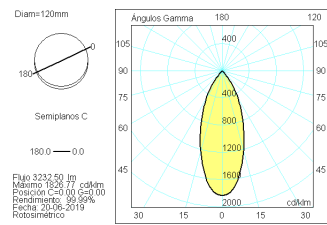

Photometry

Accesories

11.1426.0001.04

Honeycomb antiglaring
accessory for Lumbo spotlight.

11.1426.0002.00

Lens diffuser for LUMBO
spotlight.