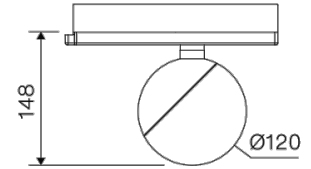

Pictograms

Dimensions

Product dimensions (mm)	Ø120 x 148
Net weight (g)	1010

Scheme

Scheme

Product

Real power (W)	15
Real luminous flux (Lm)	1518
Luminous efficiency (Lm/W)	101,2
Beam angle (°)	15
Life time (h)	60000 (L80B10)
IP	IP20
Electrical class insulation	Class 1
Operating temperature	from -20°C to 35°C
Electrical feeding	220..240V, 50/60Hz
Colour (RAL)	Black(9005)
Energy efficiency class	A+

Photometry

Photometry

Diam=120mm

Semiplanos C

180.0 — 0.0

Flujo 1518.04 lm
Máximo 1697.86 cd/klm
Puntaje C=1.00 (cd/klm)
Rendimiento 99.99%
Fecha 02/07/2019
Rotosimétrico

**Accesorios****11.1426.0001.04**Honeycomb antiglaring
accessory for Lumbo spotlight.**11.1426.0002.00**Lens diffuser for LUMBO
spotlight.