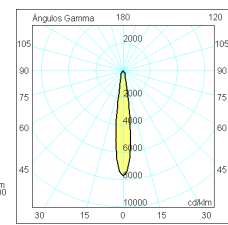

Photometry

Diam=120mm

Semiplanos C

180.0 — 0.0

Accesorios

11.1426.0001.04

Honeycomb antiglaring
accessory for Lumbo spotlight.

11.1426.0002.00

Lens diffuser for LUMBO
spotlight.