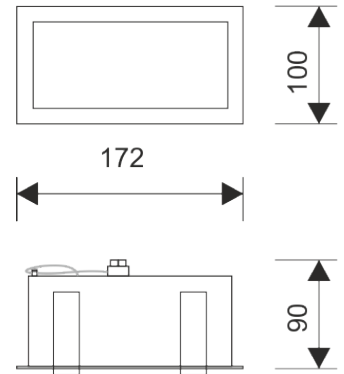

Dimensions

Product dimensions (mm)	100 x 100 x 90
Net weight (g)	750
Gross weight (Kg)	800
Drilling hole (mm)	90 x 90

Scheme

Scheme

ZAS CUBE 04 GU10

Item code	11.0452.1001.04
Product type	Indoor Lighting
Category	Recessed Downlights
Family	Zas
Subfamily	Zas Cube

Product

Real power (W)	15W max.
IP	IP20
Electrical class insulation	Class 2
Operating temperature	from -20°C to 35°C
Electrical feeding	220..230V, 50/60Hz
Colour (RAL)	Black(9005)

Control gear

Light source

Light source	
Lamp holder	GU10
Nominal power (W)	15W max.